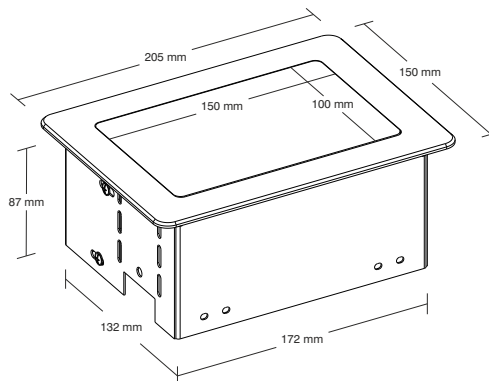

### Model No. TM 106

Cutout Dimensions 160x135 mm

#### Interface Port

1 x Uni. Power (5A)

6 Holes 12mm

Supply without Cables

### Model No. TM 222

Cutout Dimensions 185x135 mm

### Model No. TM 206

More Details  
for this Product

Cutout Dimensions 215x135 mm