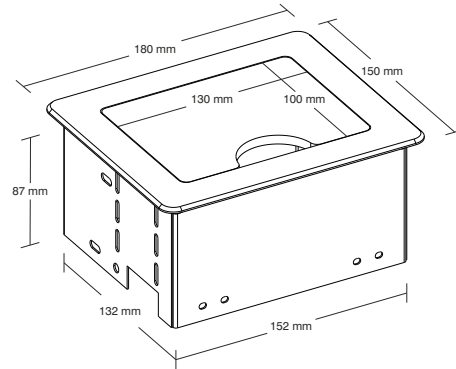

### Model No. TM 106

Cutout Dimensions 160x135 mm

#### Interface Port

1 x Uni. Power (5A)

6 Holes 12mm

Supply without Cables

### Model No. TM 222

Cutout Dimensions 185x135 mm

### Model No. TM 206

More Details  
for this Product

Cutout Dimensions 215x135 mm