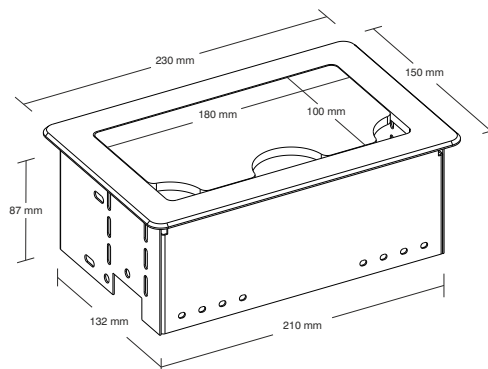

### Model No. TM 222

Cutout Dimensions 185x135 mm

#### Interface Port

1 x HDMI (19c)

1 x VGA (15pin)

1 x Audio (3.5mm)

1 x USB (v2.0)

2 x RJ45 (cat6)

2 x Uni. Power (5A)

Supply with Connectors Only

### Model No. TM 206

More Details  
for this Product

Cutout Dimensions 215x135 mm

#### Interface Port

2 x Uni. Power (5A)

6 Holes 12mm

Supply without Cables